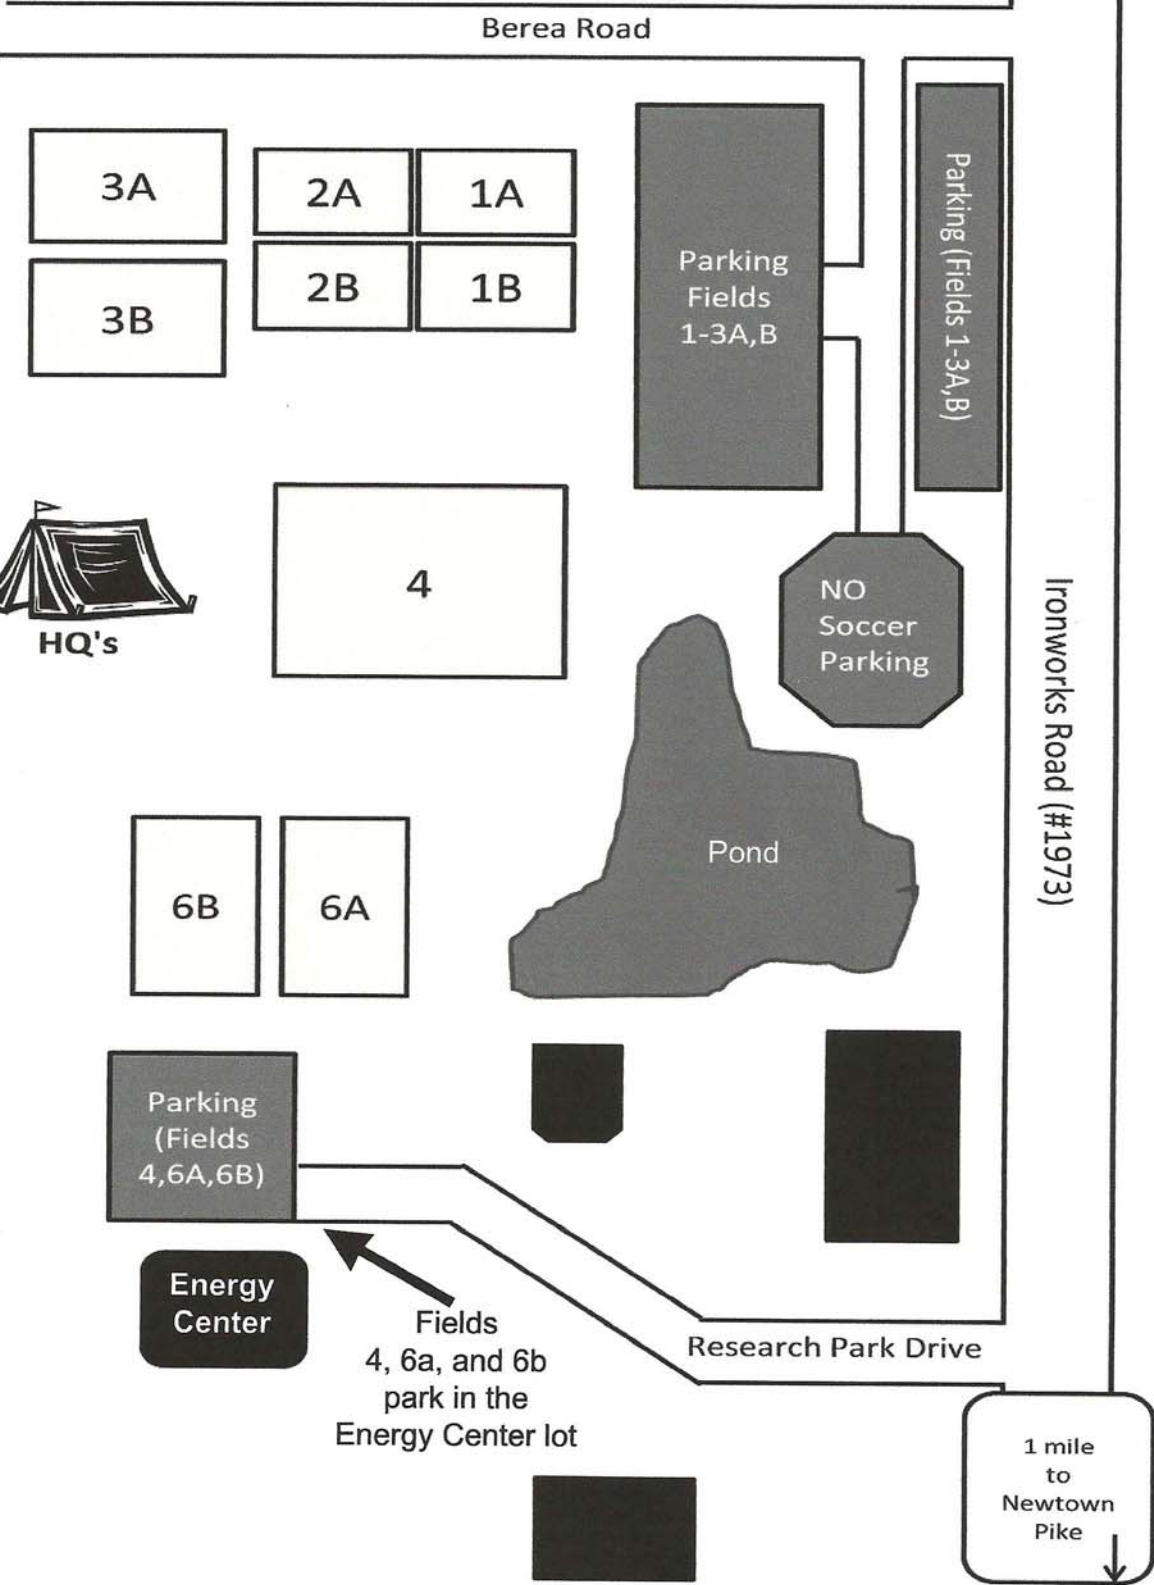

Berea Road Fields Layout (BR)

2689 Berea Road
Lexington, Ky 40511

0.8 mile
to
I-75

Ironworks Road (#1973)

Fields 4, 6a, and 6b park in the Energy Center lot

1 mile
to
Newtown
Pike